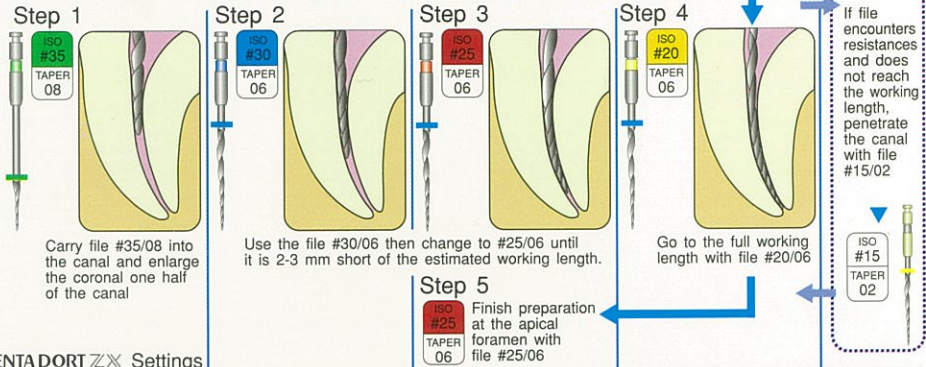

● The EndoWave + DENTA PORT Z \times Technical Procedures

Crown Down Technique ① Assort A (Basic Set) for normal root canal

● DENTA PORT Z \times Settings

Rotation Speed	400 rpm	400 rpm	400 rpm	400 rpm	250-400 rpm
Torque Dot	3	3	3	3	2
Apical Slow Down	ON	ON	ON	ON	ON